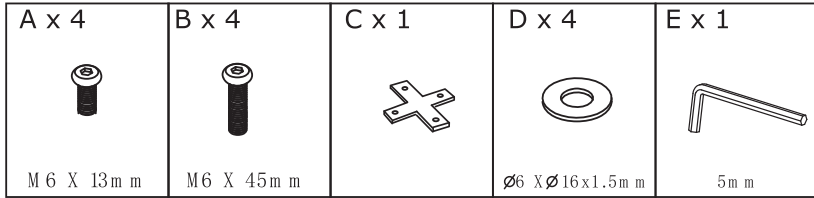

sofaforma

ASSEMBLY INSTRUCTIONS
MODEL NO.:DISCO

1

IMPORTER / IMPORTED BY:
SIGNAL MEBLE
UL. KILIŃSKIEGO 35B
27-400 OSTROWIEC ŚW.
POLAND
WYPRODUKOWANO W CHINACH / MADE IN CHINA

2

3

Put the chair onto flat place ,
fully tight all the screws after
well adjusted flatness of the
chair.