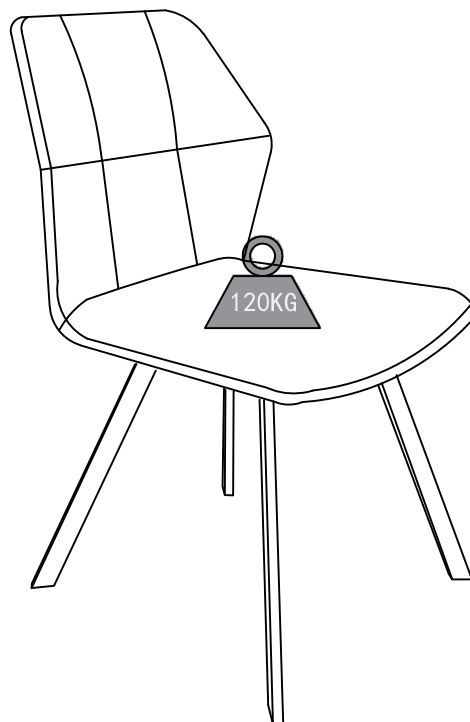

sofaforma

ASSEMBLY INSTRUCTIONS

Model No.: NONA

Ax1

Bx1

M6x16mm

Cx4

Ø6xØ16mm

Dx4

Ex1

1

2

MAX BEARING WEIGHT:120KGS