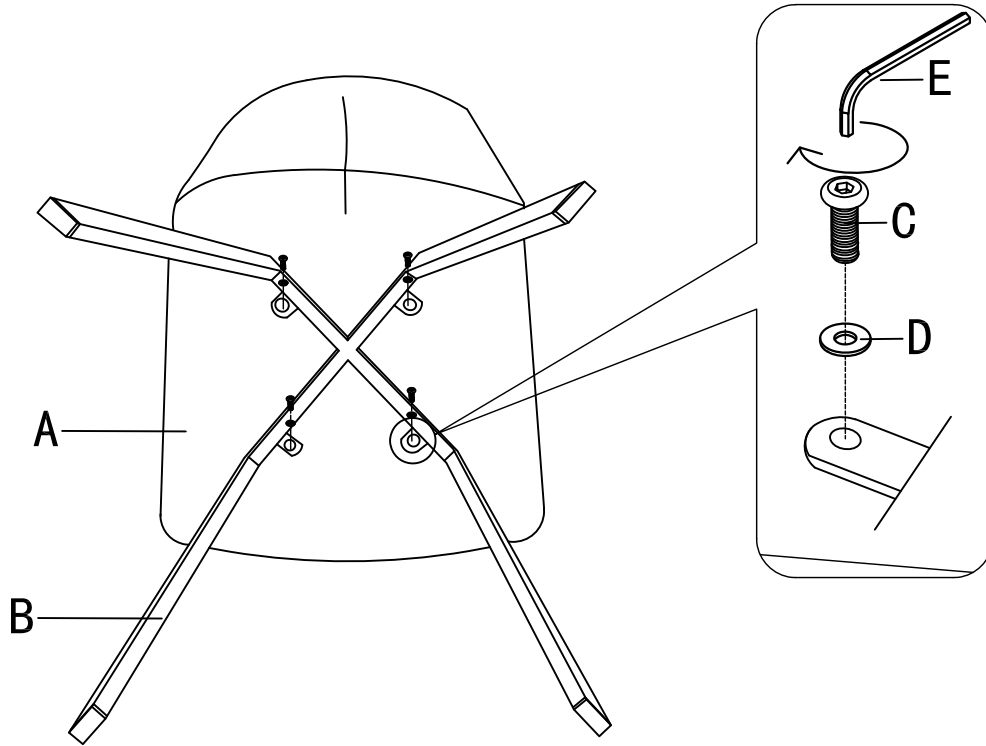

sofaforma

ASSEMBLY INSTRUCTIONS

Model No.: NONA

Ax1

Bx1

M6x16mm

Cx4

Ø6xØ16mm

Dx4

Ex1

1

2

MAX BEARING WEIGHT:120KGS